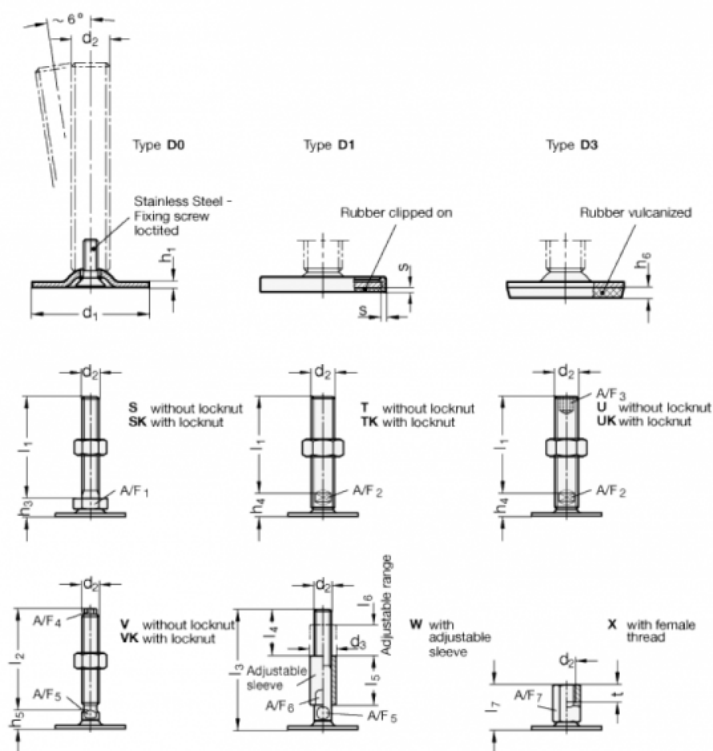

# Data Sheet

Article number: 204160M16200D1UK

Description: E+G levelling foot  
GN 41-60-M16-200-D1-UK

Note: UK With nut, Hexagon socket at the top, Wrench flat at the bottom

## Measures

$$A/F2 = 12$$

$$s = 2$$

$$A/F3 = 8$$

$$d1 = 60$$

$$d2 = M16$$

$$h1 = 2.5$$

$$h4 = 17$$

$$h6 =$$

$$l1 = 200$$